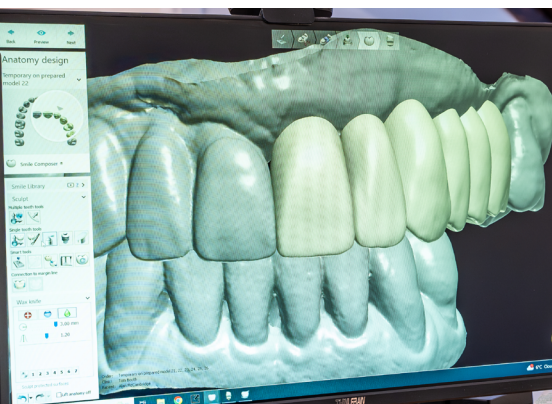

Go Digital with us

- We can support seamless digital integration with your practice.

Our In-house Brands

dentuvo[®]
digital dentures

A cutting-edge denture which utilises digital technology.

RISIO[®]

Your complete solution for Aligners, Retainers & Whitening.